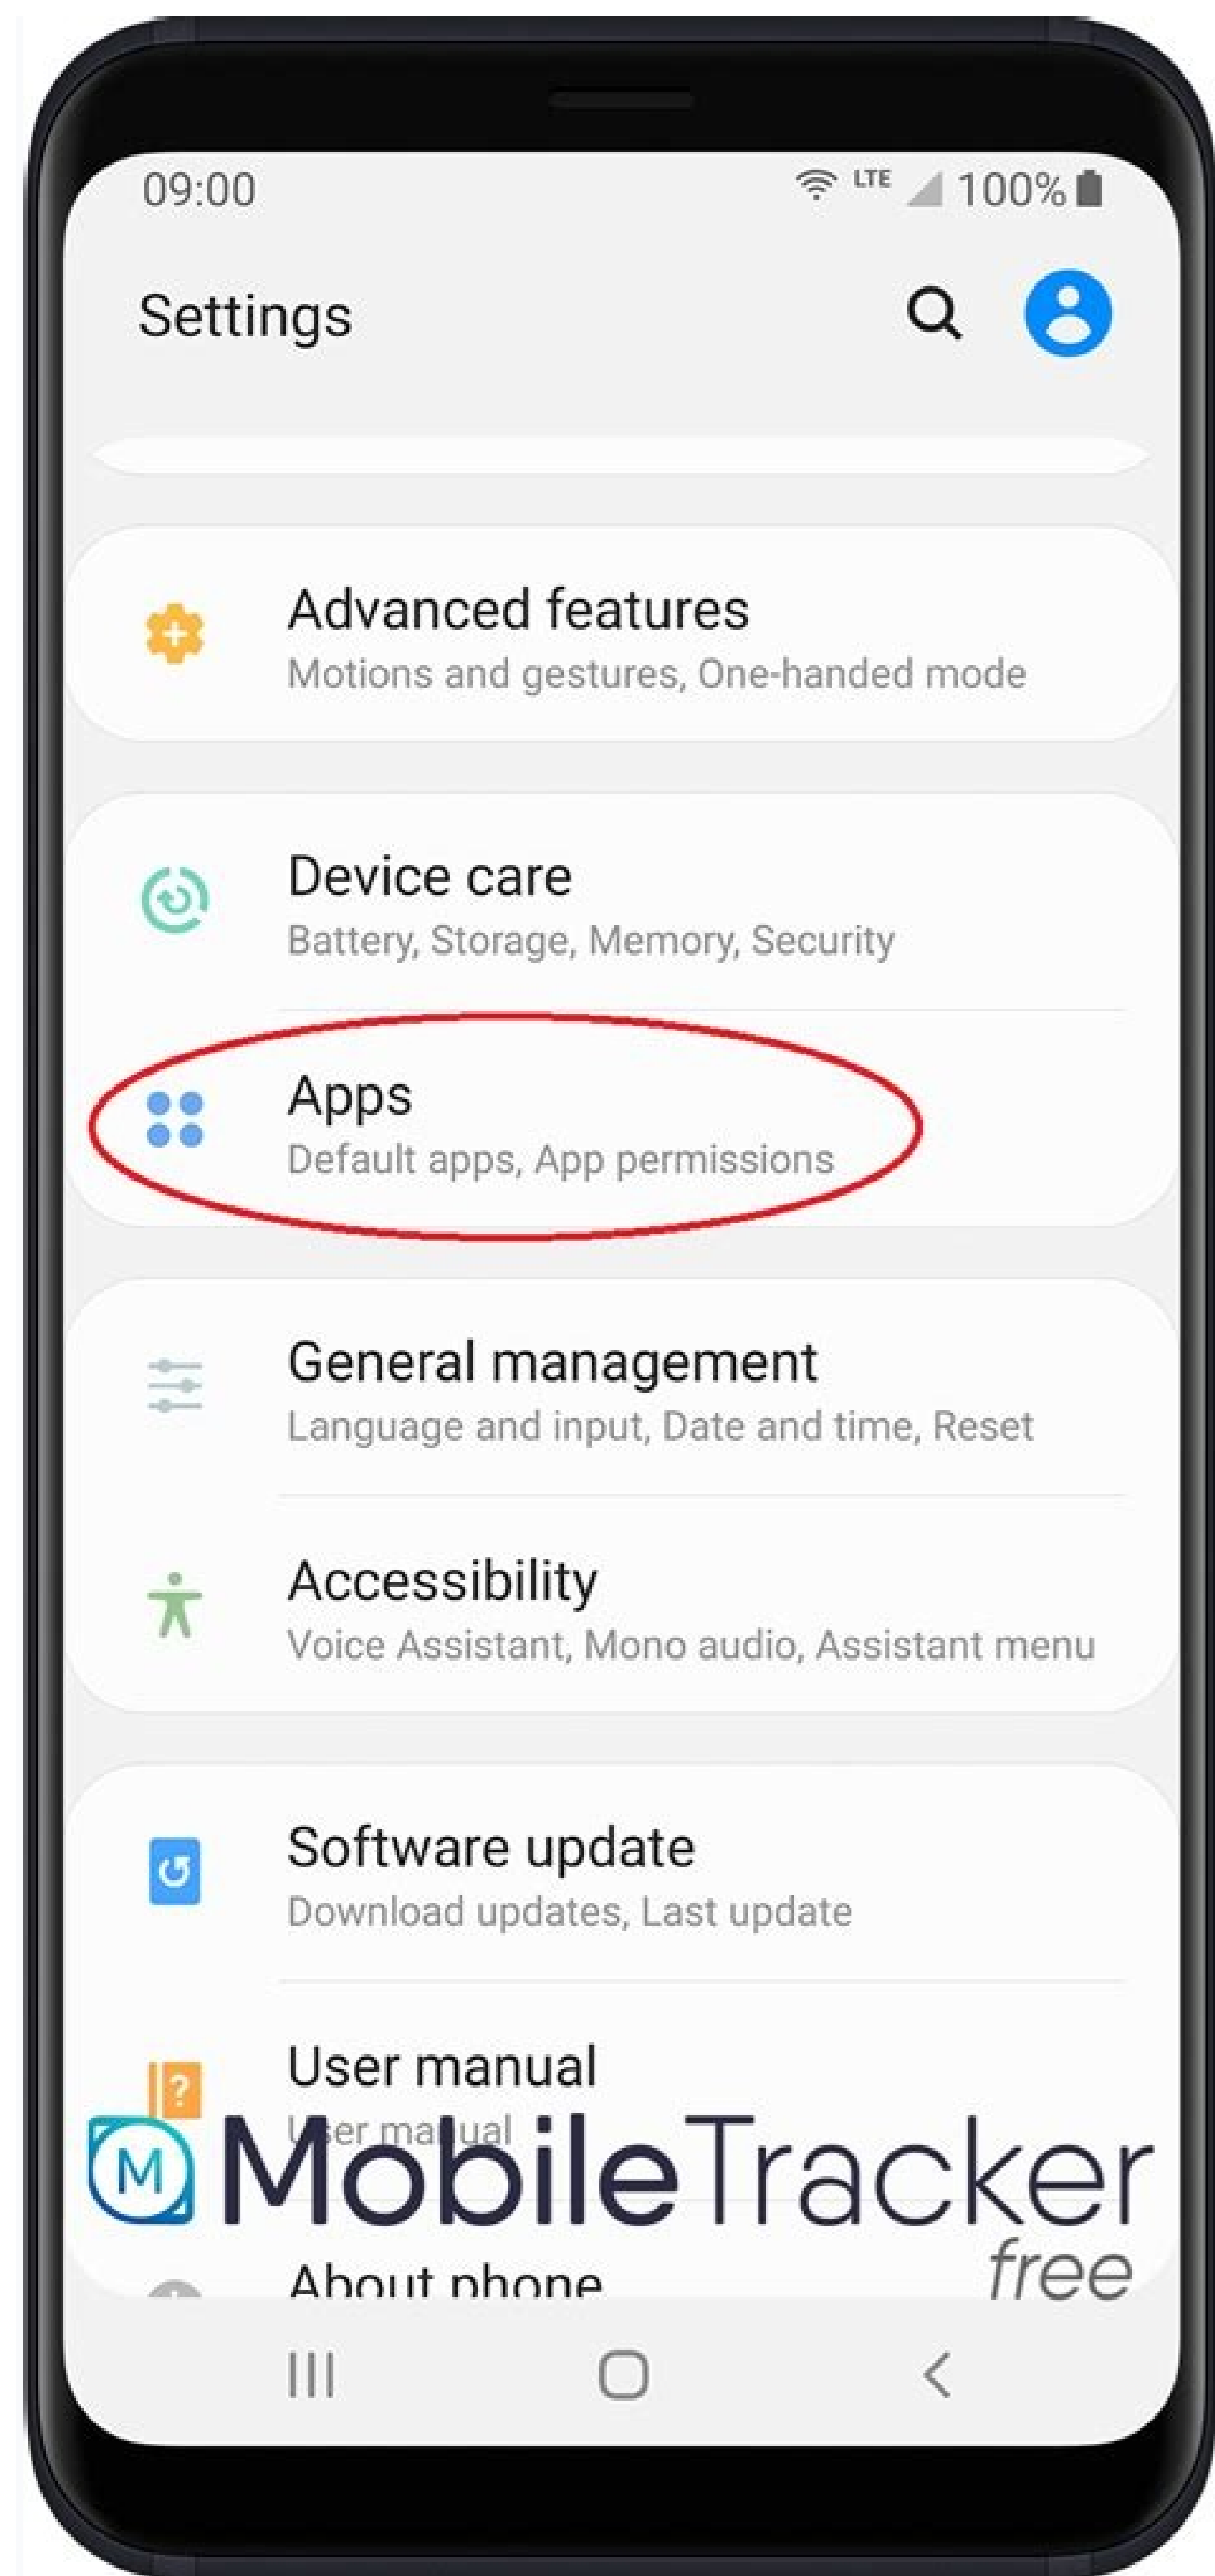

How to lock the play store app. How to lock the play store. How to lock game download from play store. How to lock download from app store.