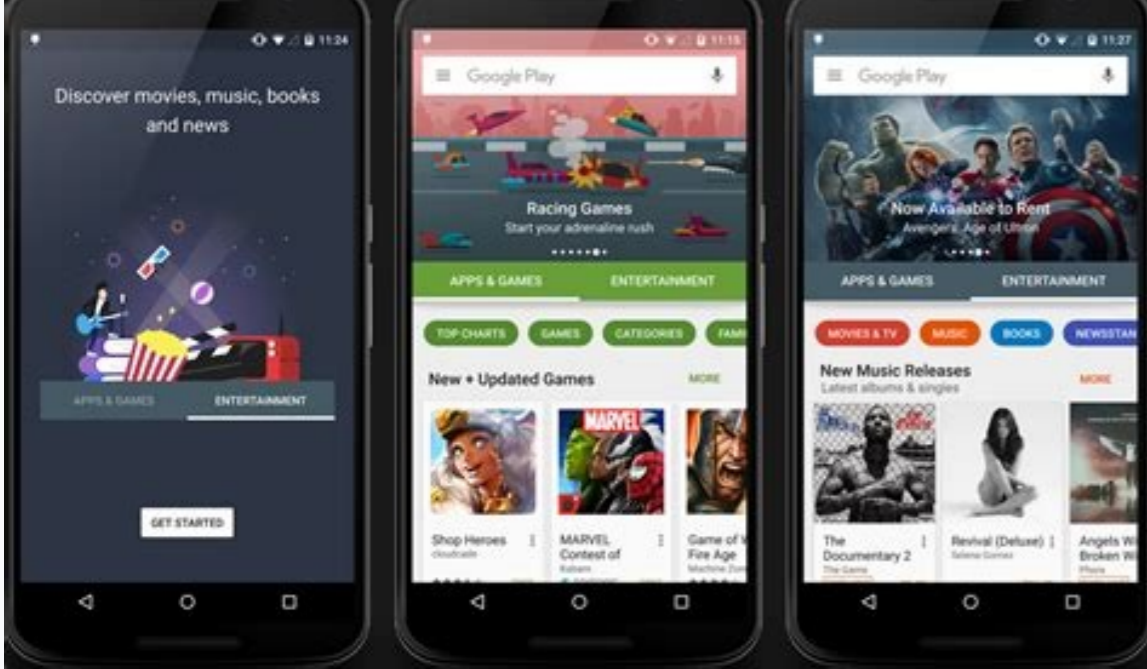

Continue

How to lock the play store app. How to lock the play store. How to lock game download from play store. How to lock download from app store.

Google Android OS has become the major driving firmware on smartphones. Besides Apple, other major tech brands have opted for Android OS to power their smartphones. Google has been upgrading its mobile operating system by adding new features. Dark Mode, gesture-based navigation, and Digital Wellbeing are amongst some of the useful features added to the Android OS in recent times. Google has also integrated the Play Store application which serves as the marketplace of Android apps. If you need to install any app on your smartphone, you will need to visit the Google Play Store. The UI is well designed and you get to see the app details such as download size, ratings, and also user reviews. This helps you with deciding the authenticity of a newly launched application. The Google Play Store is a storehouse for all category of applications. From social media to lifestyle and gaming, you get numerous options to choose from. There are some 18+ apps as well which are not suitable for kids. However, by default, everyone can download any app despite the 18+ warning. If this has been your biggest concern with your child having an access to a smartphone, then you should know that there is also a provision to set a lock so that these apps can't be accessed or installed. All you need to do is set parental controls. How you can do it? Let's take a look. Steps To Set Parental Control On Google Play Store: Step 1: Go to the Google Play Store application on the respected smartphone where you want to set the parental controls. Step 2: Click on the Menu option from the top-left corner. Step 3: Now open the Settings tab. Step 4: Select the "Parental Control" option and toggle on this setting. Step 5: Once you click on the toggle tab, you will be asked to set a security pin. Enter the numeric digits which you feel won't be an easy guess for your child. Step 6: You can set filters to apps and also movies and games which are unrated. Best Cameras Best Selling Upcoming To stay updated with latest technology news & gadget reviews, follow GizBot on Twitter, Facebook, YouTube and also subscribe to our notification. Story first published: Friday, April 2, 2021, 16:35 [IST] I don't know about your kids, but mine just love to browse the Google Play Store for new apps to download and install. It drives me crazy. They have plenty of apps and games on their devices, and yet they still want to see if there is something else out there to play. Many of the apps in the Google Play Store are not appropriate for all ages. So I like to research an app before I allow my children to install and use it. That is why I love that you can make sure your kids are only able to use apps after you manually approve them. There are even a few different ways you can accomplish this as well. I like to implement more than one so I really make sure its approved before it is used on their device Parental Controls Within the Google Play Store The first thing you can do before you hand over a new Android device to your child is turn on the parental controls within the Google Play Store. This will allow you to restrict access to various apps, movies, TV shows, music and books based on your selections. Access to change these settings will be controlled via a PIN which you can set when you turn on the controls. Just try not to pick something your kid will be able to guess quickly. To turn on the parental controls in the Google Play Store, open the store on the device and then tap the 3 lines in the top left corner of the screen. Next tap "Settings" and then "Parental controls". Turn it on by toggling the switch to the On position. Tap each area to set restrictions for that particular item. Use Google Play Family Link If your child is under 13 you can set up Google's Family Link as well. When you set up your child's device through FamilyLink it allows you some controls over the device including time limits, content filters, and Google Play. Setup for FamilyLink is a little bit more complicated, though, and does require you to create a Google account for your child. Since children under 13 aren't allowed regular Google Accounts, this is a great way to get them their own environment while they are still learning. When you download FamilyLink on your child's device, it will walk you through the setup. Once it is installed on your child's device and your own device, you will be able to control their installs from your phone. If you turn on the setting, your child will not be able to install any apps until you approve them from your own phone, or you can enter your Google password in their device to unlock it right away. Use a parental control app like Boomerang You might think that using Boomerang in conjunction with FamilyLink is pointless, but I actually use both on my children's devices. When my son wants to install a new app, I have to approve it through FamilyLink, and then go into Boomerang and allow its use. I am all about layers of security. Once you have Boomerang set up on your child's device you can prevent them from using newly installed apps. Tap your child's device on the main Boomerang screen in the parent's device. Open "control installed apps" under the Managed Apps area Select "app groups" from the manage apps screen Tap the toggle switch next to "Newly Installed Apps" until it becomes colored Once this is set, you will get a notification when your child installs a new app. You can approve or deny right from this notification to make it super simple. I know when I hear stories about parents who had no idea their child was even using a particular app like Snapchat, I cringe! Turning these settings on is a very simple way to keep your kids safe! When you put parental controls on an Android device, you can restrict what content can be downloaded or purchased from Google Play on that device based on maturity level. Set up parental controls Important: Parental controls don't prevent restricted content as a search result or through a direct link. For family members who manage their own accounts Parental controls only apply to the Android device, you added them on. To put parental controls on another device, repeat the steps below on the other devices. If you have multiple users on a device, you can set up different parental controls for each person. The person who sets up parental controls will create a PIN that needs to be entered to remove or change the parental controls. Open the Google Play app. At the top right, tap the profile icon. Tap Settings Family Parental controls. Turn on Parental controls. To protect parental controls, create a PIN your child doesn't know. Select the type of content you want to filter. Choose how to filter or restrict access. For family members whose accounts are managed with Family Link If your child's Google Account is managed with Family Link, you can set up parental controls for them. How Google Play parental controls work Parental controls work on Android devices where your child is signed in to their Google Account. A parent in the family group needs to use their Google Account password to set up or change their child's parental control settings. Set up parental controls Open the Family Link app. Select your child. Tap Manage settings Google Play. Tap the type of content you want to filter. Choose how to filter or restrict access. Tip: You can also manage your child's account when you click on your child's name at g.co/YourFamily. Fix possible parental control issues If you have issues with your PIN, updates, or incorrect ratings show on your device, explore these options: I forgot my PIN Important: To reset your PIN, you have to clear your Play Store app settings. Before you follow these steps, you should note all your existing settings so you can set them up again. If you forgot the PIN that you created when you set up parental controls, follow the instructions below to reset it. On your device, open the Settings app. Tap Apps & notifications. Tap Google Play Store. Tap Storage Clear data or Clear storage. This will reset your parental controls and your PIN. When you go back into the Play Store app and add parental controls, you'll be able to set a new PIN. My app or game won't open If you've set up parental controls for apps and games and one of your apps isn't updating, it may be because the new version of the app has a higher rating than the version you have on your device. If the new version of the app has a higher rating than your parental controls allow, you won't be prompted to update the app. To get the app to update, you need to change your parental control settings to allow a higher rating. Tip: You can turn off parental controls to update the app, then turn parental controls on again. Content on my child's device is outside the rating I set You or your child will still be able to see any apps and games you downloaded before you added parental controls, even if they're outside of the rating you set. If your child's account is supervised with Family Link, you can block these apps on their Android devices. How parental controls work You can set up parental controls for apps, games, and other digital content. Read the sections below to learn how parental controls work within each type of content. Tip: Parental controls for each type of content aren't available in every country. If you travel to a country where they aren't available, they might not work until you get back home. Set up parental controls for Apps & Games You can restrict apps and games on an Android device by using parental controls, which lets you choose the highest content rating you want to allow for downloads or purchases. However, you may still be able to see apps and games outside of your filter when you search, or by visiting them using a direct link to the app's page. How parental controls for games work in Play Games Parental controls don't change the games you see in the Play Games app, including games you've bought or recommended games. If you try to install a game using the Play Games app, you'll be taken to the Play Store app where your parental controls settings may restrict access. Tip: You or your child will still be able to view any apps and games you downloaded before you added parental controls, even if they're outside of the rating you set. If your child's account is supervised with Family Link, you can restrict movies on an Android device by using parental controls, which lets you choose the highest rating you want to allow for rental, purchase, or playback. However, you may still be able to see TV shows outside of our filter when you search, or by visiting them using a direct link to the content's page. If movies are restricted because of parental controls, you won't see them in the Play Store app or in the Play Movies app, even if you've already rented or purchased them. You can turn parental controls off to view these movies again. Set up parental controls for TV You can restrict TV shows on an Android device by using parental controls, which lets you choose the highest rating you want to allow for purchase or playback. However, you may still be able to see TV shows outside of our filter when you search, or by visiting them using a direct link to the content's page. If TV shows are restricted because of parental controls, you won't see them on the Play Store app or in the Play Movies & TV app, even if you've already purchased them. You can turn Parental controls off to see these shows again.